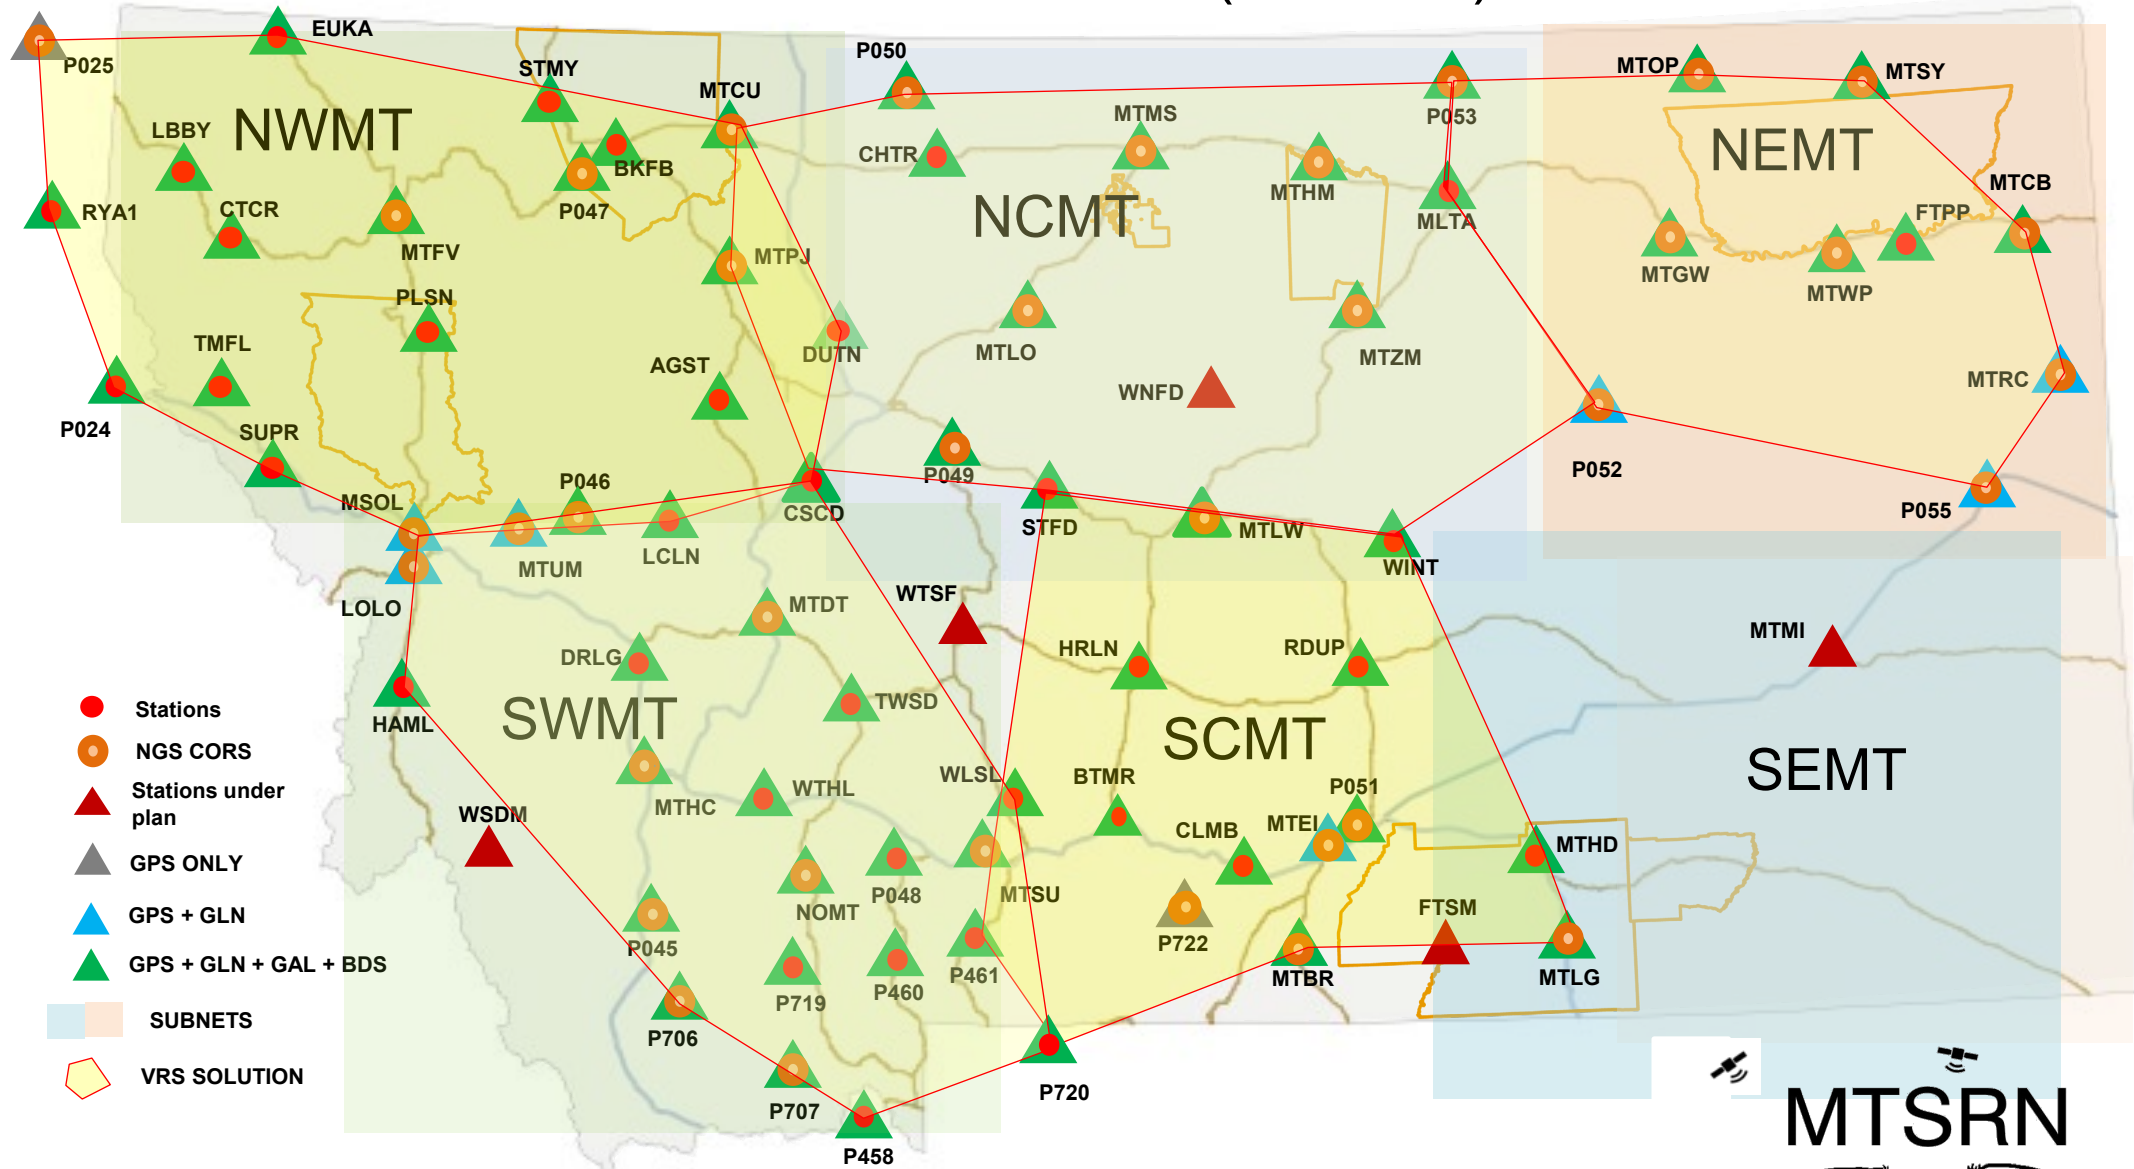

Montana State Reference Network (MTSRN) – Pilot (www.mtsrn.org)

Sensors: 72
Upgrade Plan:
MSOL & MTEI to Alloy